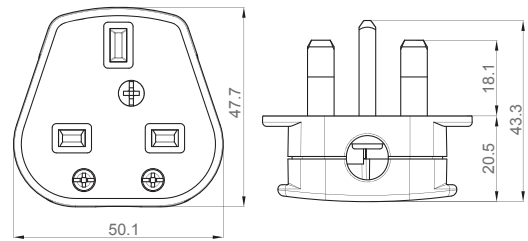

plug 13 amp

BASICS

POWER

provides power where you need it most

FEATURES

- Rewireable
- Black or white moulded plug
- Sleeved pins: Extruded from solid brass
- Manufactured to BS1363/A

PRODUCT IMAGES

PT13W

PT13B

LINE DIAGRAMS

PRODUCT INFORMATION

Part Number	PT13x / PT133x / PT135x
Colour options (x)	PT13x: White (W), Black (B) PT133x: White (W) PT135x: White (W)
Product Dimensions	Height 48mm x Width 50mm x Depth 43mm